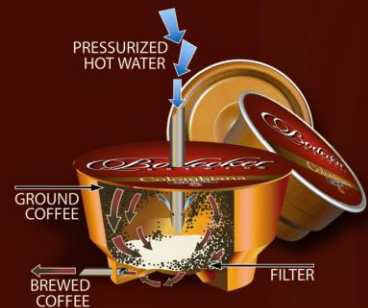

# Bodecker

B R E W E D<sup>®</sup>

*SIMPLY CONSISTENT' CONSISTENTLY SIMPLE*

IN A BLIND TASTE TEST

3 OUT OF 4 PEOPLE KNOCKED THE CUPS OVER

THE ENVIRONMENTALLY  
FRIENDLY SYSTEM

TEA  
COFFEE  
ESPRESSO  
HOT CHOCOLATE