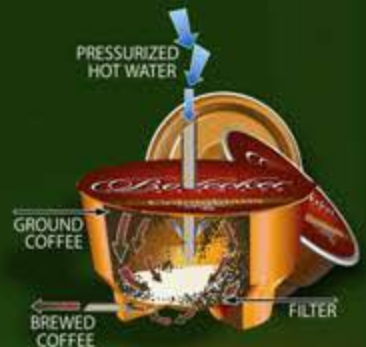

Bodecker

B R E W E D®

SIMPLY CONSISTENT CONSISTENTLY SIMPLE

WHAT GOES AROUND - COMES AROUND

ITS RECYCLABLE - ITS IMPORTANT!

THE ENVIRONMENTALLY
FRIENDLY SYSTEM

HOT CHOCOLATE

TEA
SOUP
COFFEE
ESPRESSO