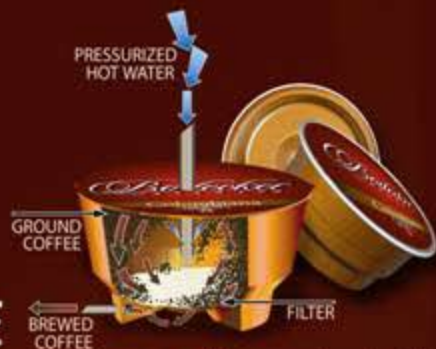

Bodecker

B R E W E D[®]

SIMPLY CONSISTENT' CONSISTENTLY SIMPLE

THEN ONE DAY IT HIT ME

I SHOULD TRY SOMETHING NEW!

THE ENVIRONMENTALLY
FRIENDLY SYSTEM

TEA
SOUP
COFFEE
ESPRESSO
HOT CHOCOLATE

IT'S TIME FOR A CHANGE!
WWW.BODECKERBREWED.COM